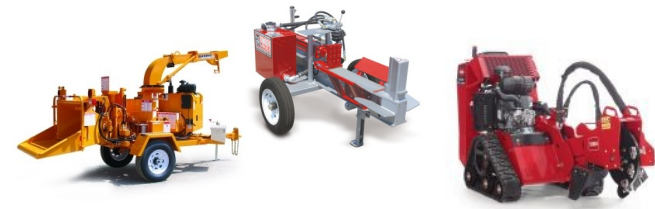

1500 PSI Pressure Washer	\$ 52
2700 PSI Pressure Washer	\$ 64
4000 PSI Pressure Washer	\$ 80
3500 PSI Hot Water	\$ 100

Tree Removal

24Hr-Rate

Chipper 6" Bandit	\$ 150
Chipper 12" Bandit	\$ 275
Horizontal 16Ton Log Splitter	\$ 54
Timberwolf 20Ton Log Splitter	\$ 95
Hor./Vert. 26Ton Log Splitter	\$ 95
Toro STX-26 Stump Grinder	\$ 195